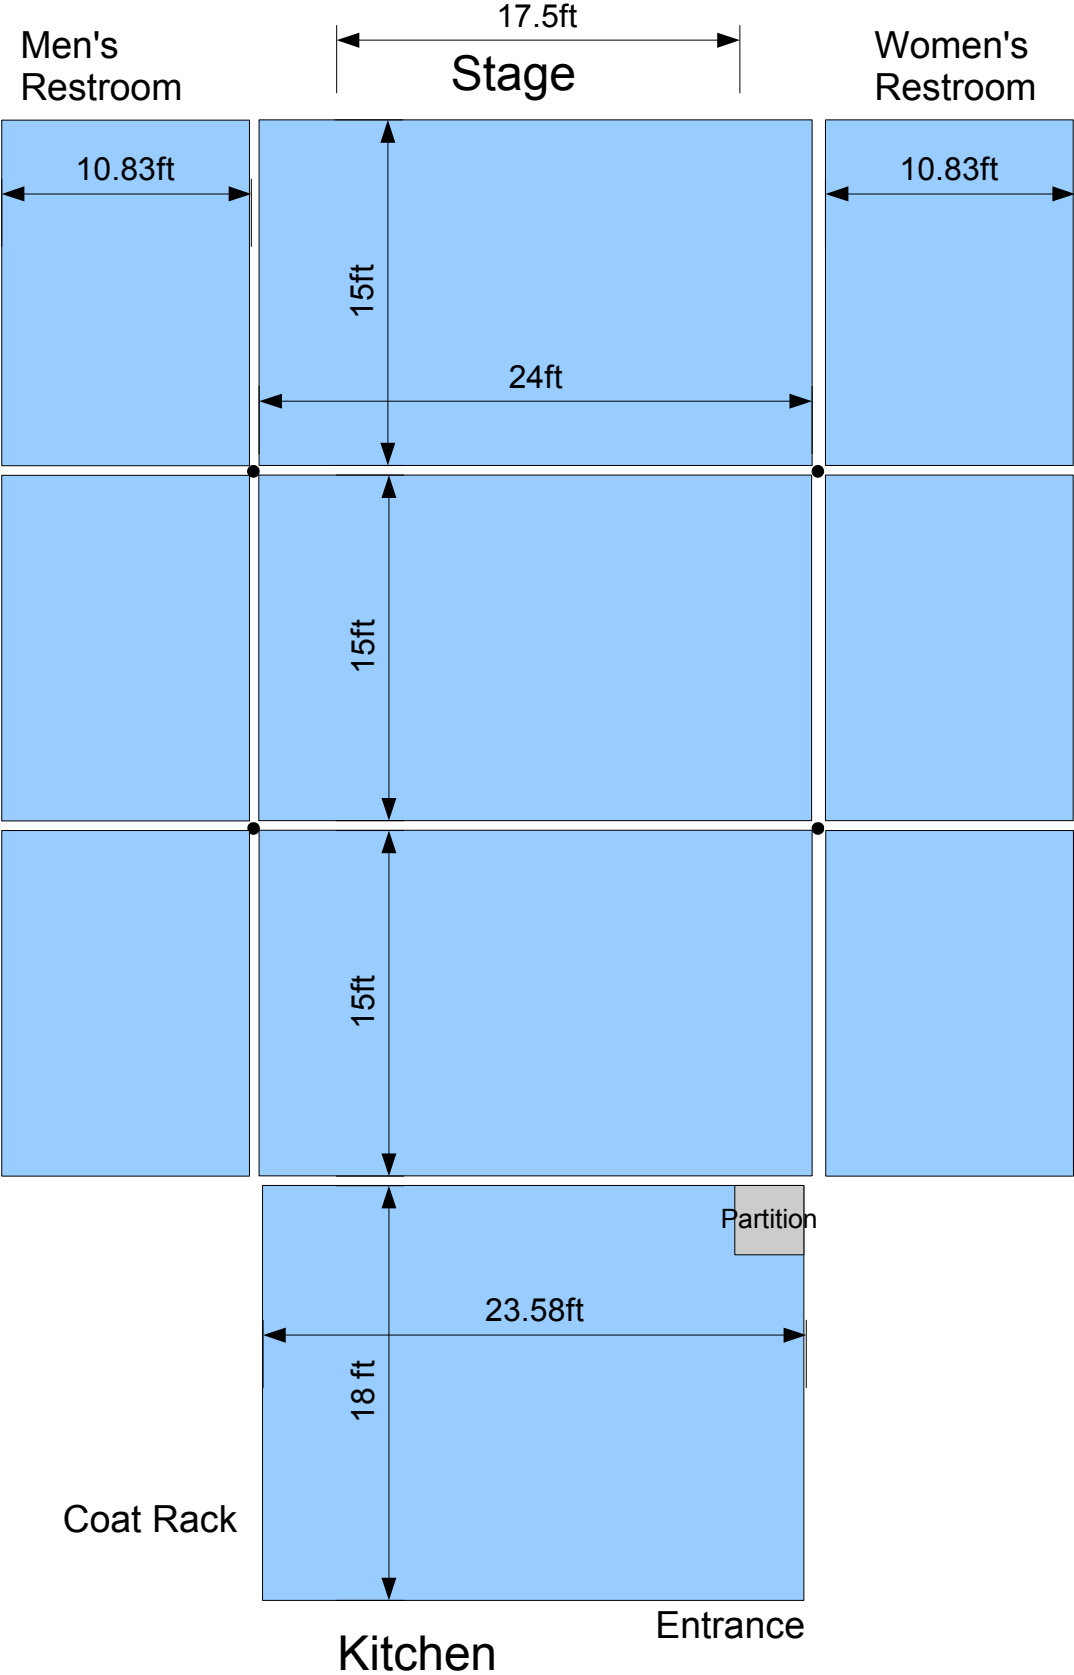

Epworth United Methodist Church - Fellowship Hall

Tables

Size	Quantity		
3' x 8'	13		heavy, wood
2.5' x 6'	11		plastic
33" square	5		
2.5' x 8'	5		
47" round	2	