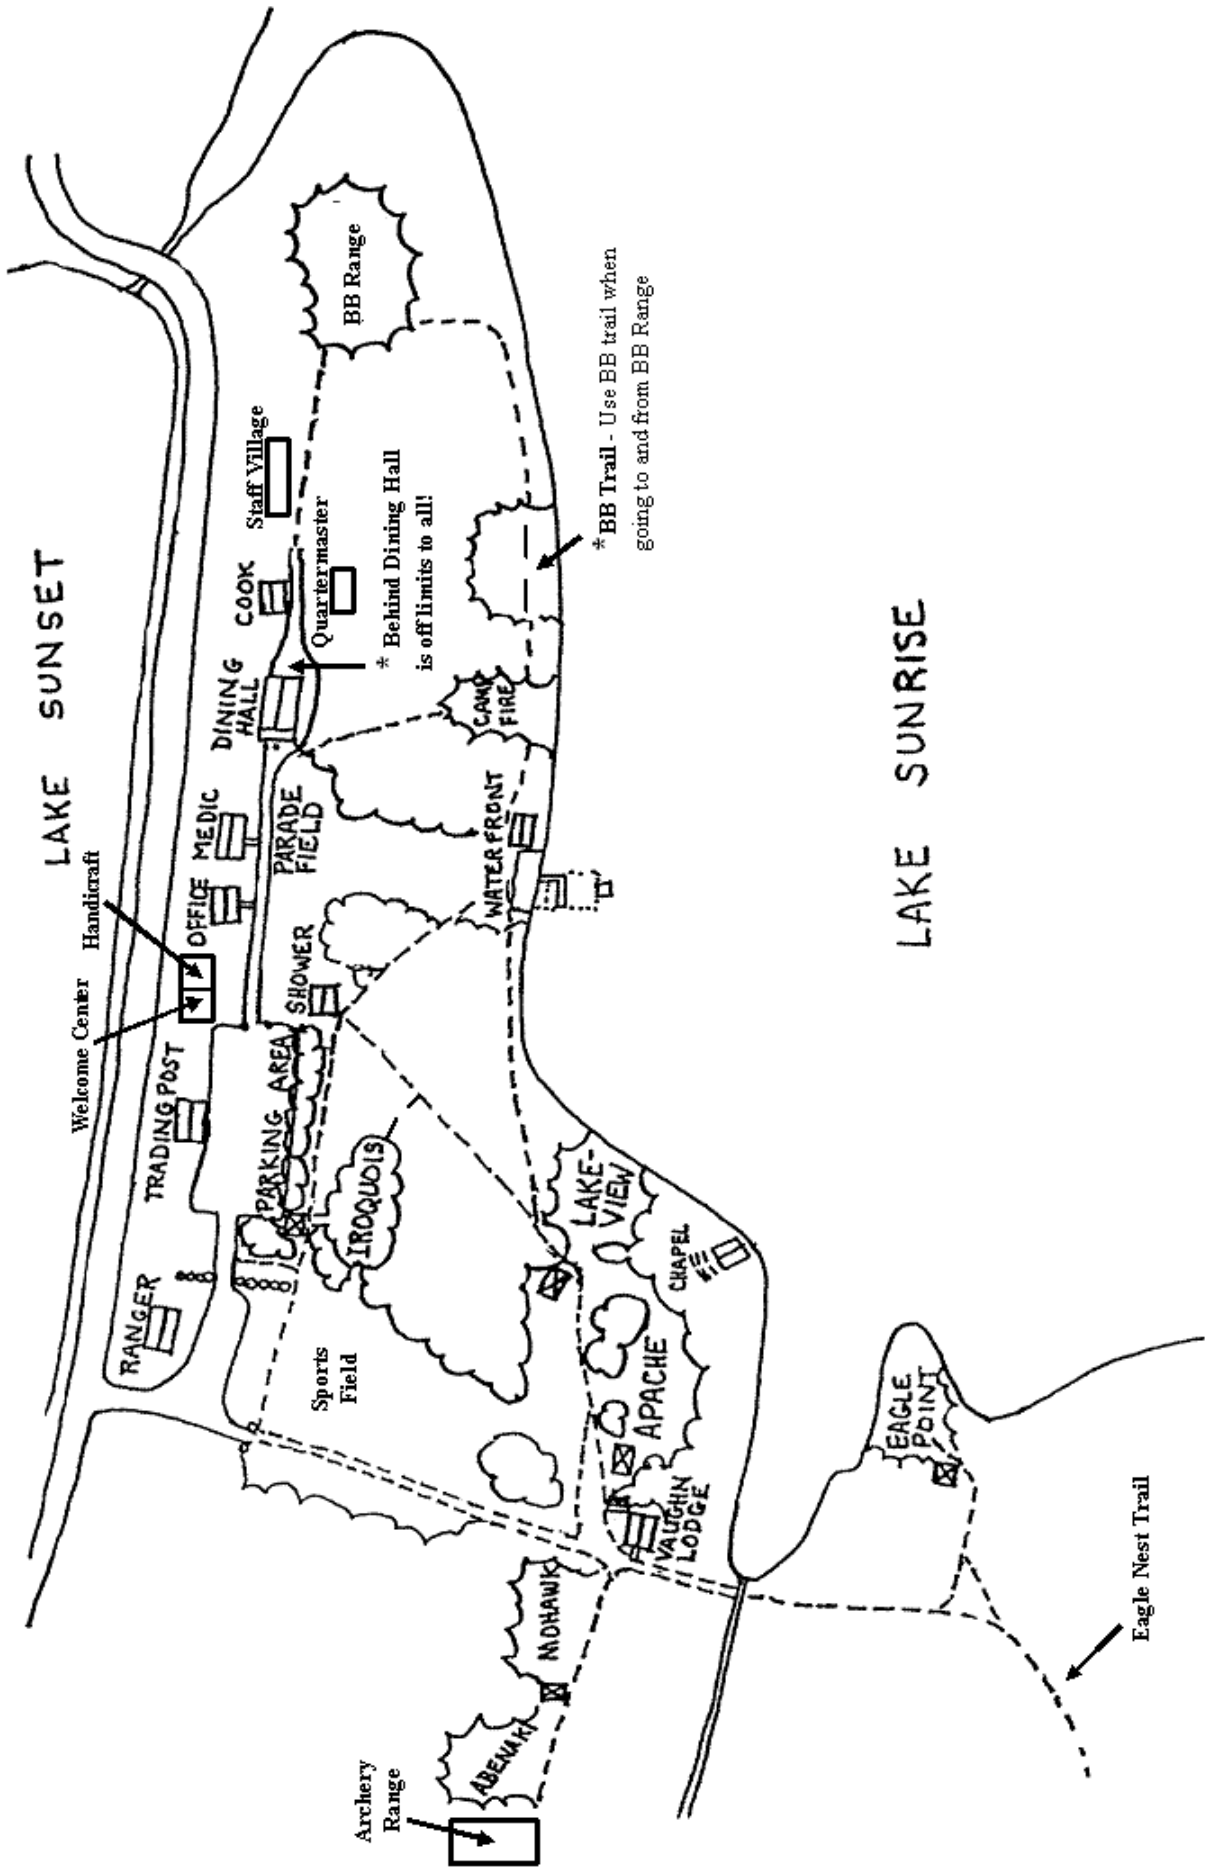

CAMP SUNRISE

LAKE SUNSET

LAKE SUNRISE

Archery Range

Eagle Nest Trail

* BB Trail - Use BB trail when going to and from BB Range

* Behind Dining Hall is off limits to all!