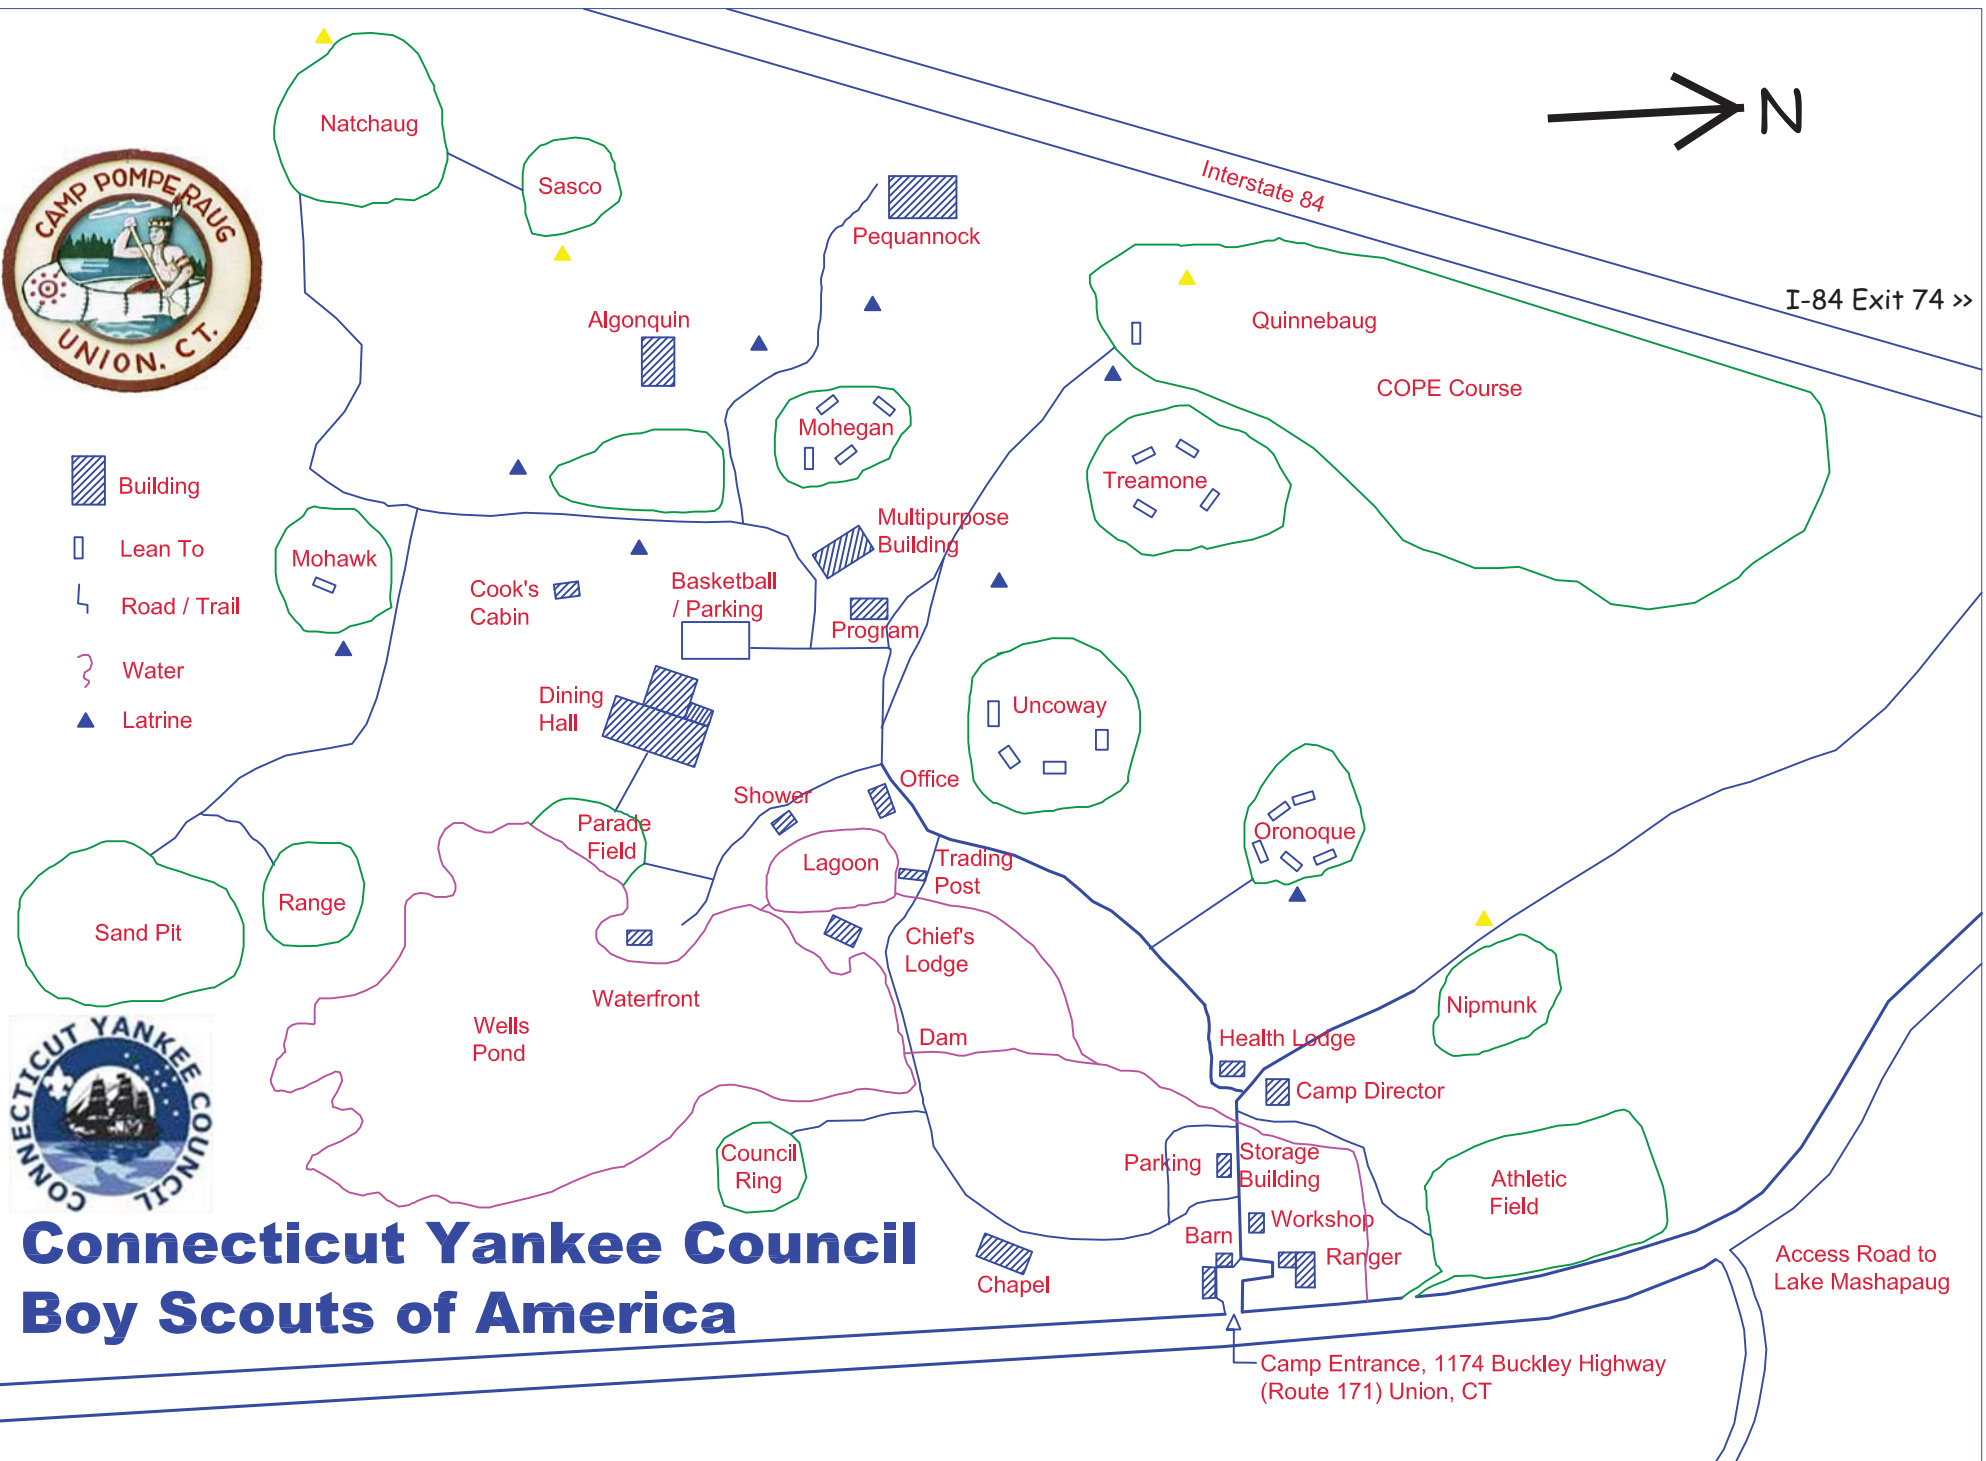

Interstate 84

I-84 Exit 74 >>

-  Building
-  Lean To
-  Road / Trail
-  Water
-  Latrine

Connecticut Yankee Council Boy Scouts of America

Camp Entrance, 1174 Buckley Highway
(Route 171) Union, CT

Access Road to
Lake Mashapaug