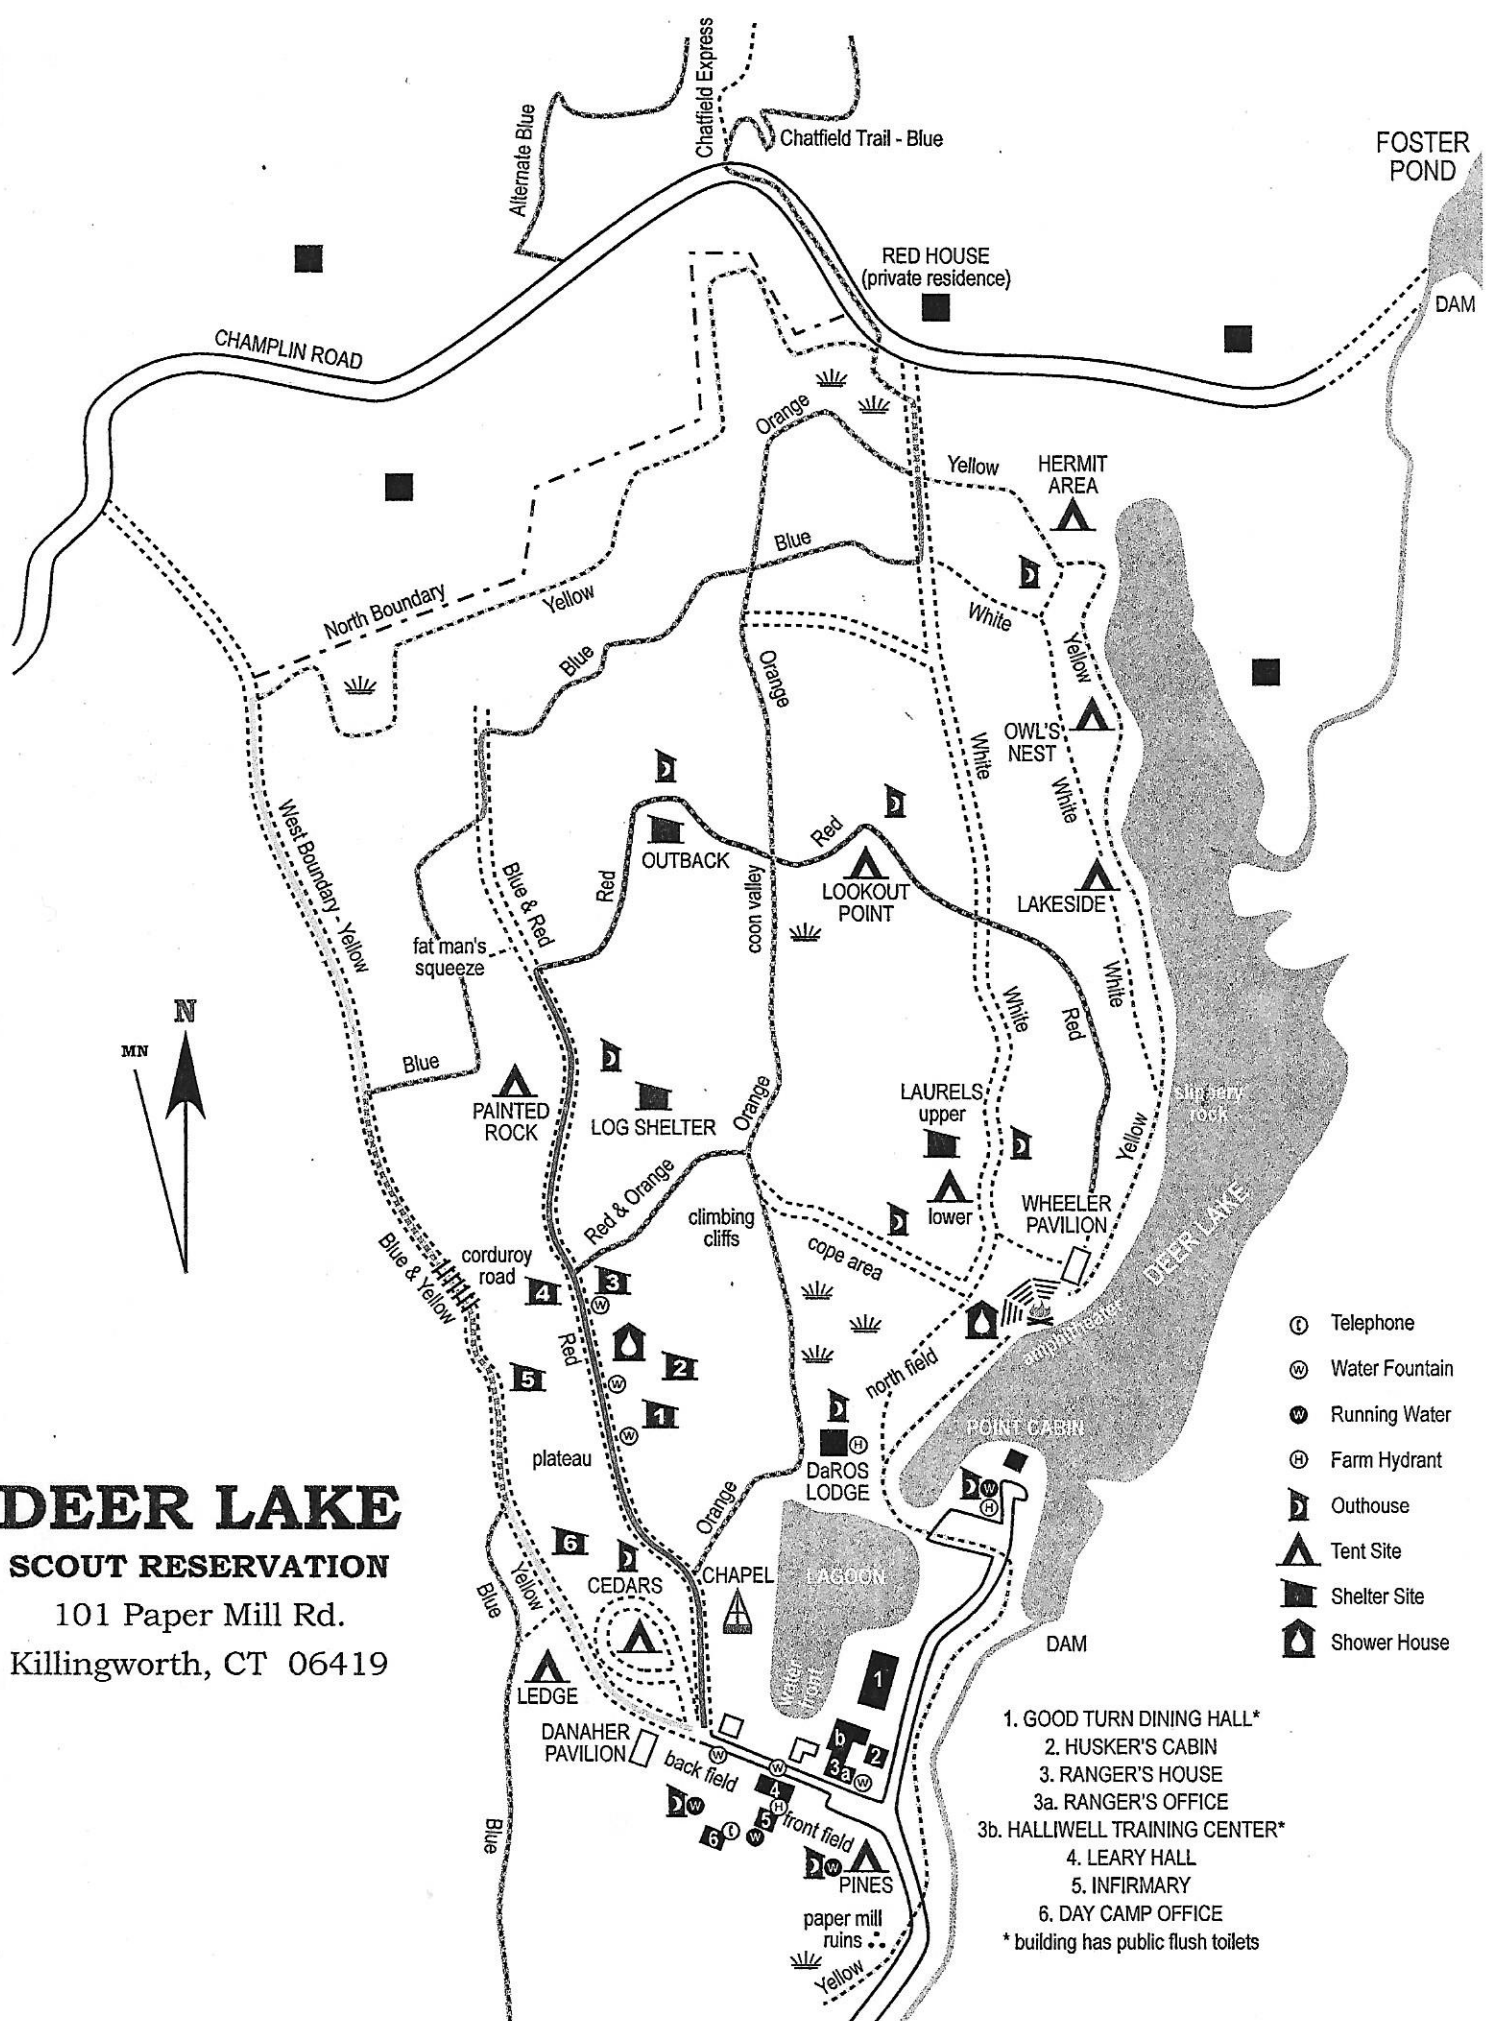

DEER LAKE

SCOUT RESERVATION

101 Paper Mill Rd.
Killingworth, CT 06419

- ⓞ Telephone
- Ⓦ Water Fountain
- Ⓜ Running Water
- Ⓜ Farm Hydrant
- 🏠 Outhouse
- ⚡ Tent Site
- 🏠 Shelter Site
- 🚿 Shower House

- 1. GOOD TURN DINING HALL*
 - 2. HUSKER'S CABIN
 - 3. RANGER'S HOUSE
 - 3a. RANGER'S OFFICE
 - 3b. HALLIWELL TRAINING CENTER*
 - 4. LEARY HALL
 - 5. INFIRMARY
 - 6. DAY CAMP OFFICE
- * building has public flush toilets