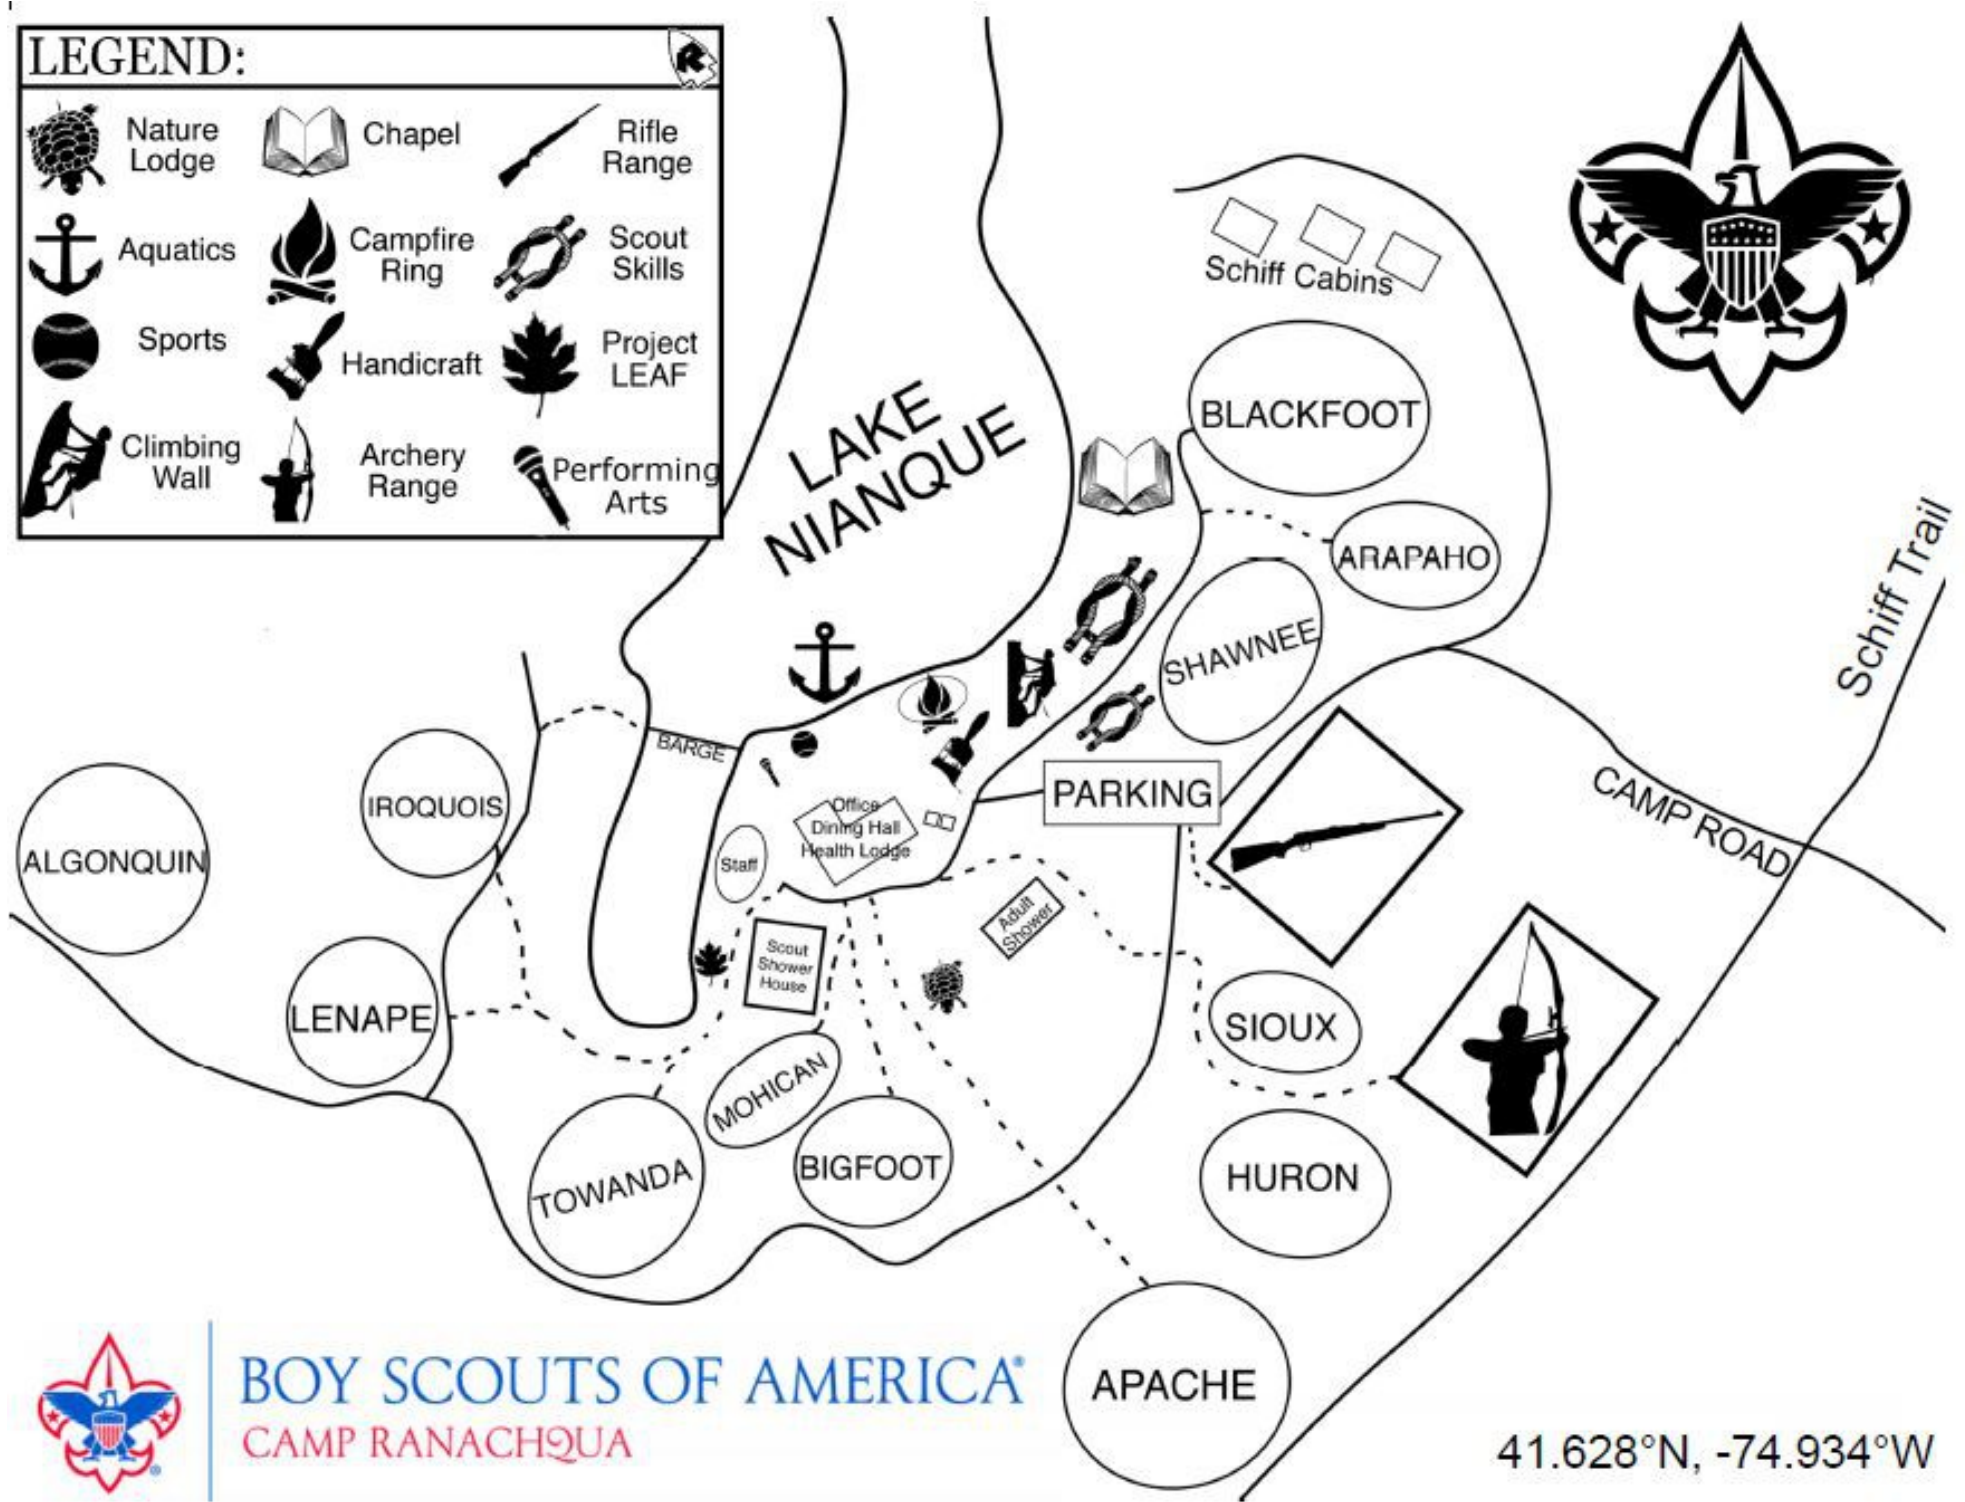

LEGEND:

	Nature Lodge		Chapel		Rifle Range
	Aquatics		Campfire Ring		Scout Skills
	Sports		Handicraft		Project LEAF
	Climbing Wall		Archery Range		Performing Arts

BOY SCOUTS OF AMERICA
 CAMP RANACHQUA

41.628°N, -74.934°W