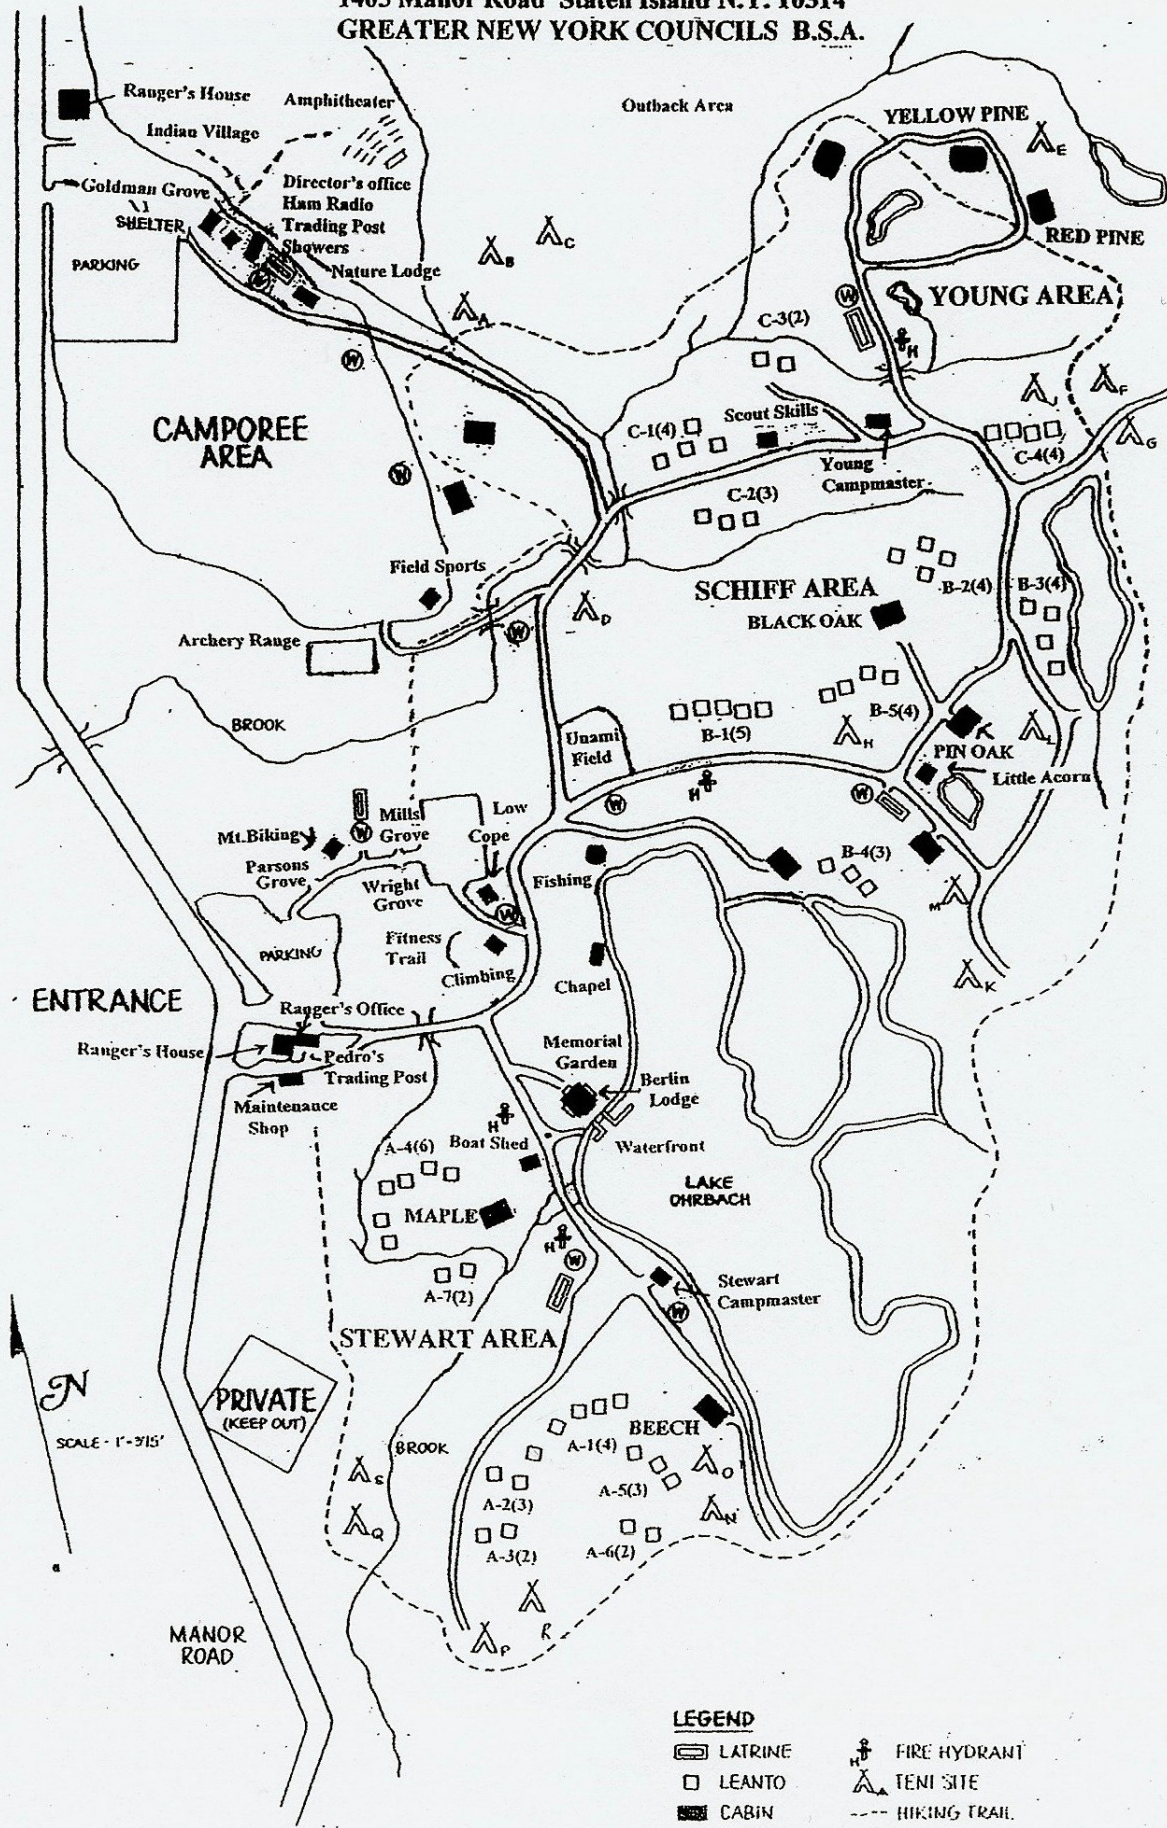

# WILLIAM H. POUCH SCOUT CAMP

1465 Manor Road Staten Island N.Y. 10314  
GREATER NEW YORK COUNCILS B.S.A.

- LEGEND**
- LATRINE
  - LEANTO
  - CABIN
  - FIRE HYDRANT
  - TENT SITE
  - HIKING TRAIL
  - WATER
  - BENCH

N  
SCALE - 1" = 75'

MANOR ROAD

PRIVATE  
(KEEP OUT)