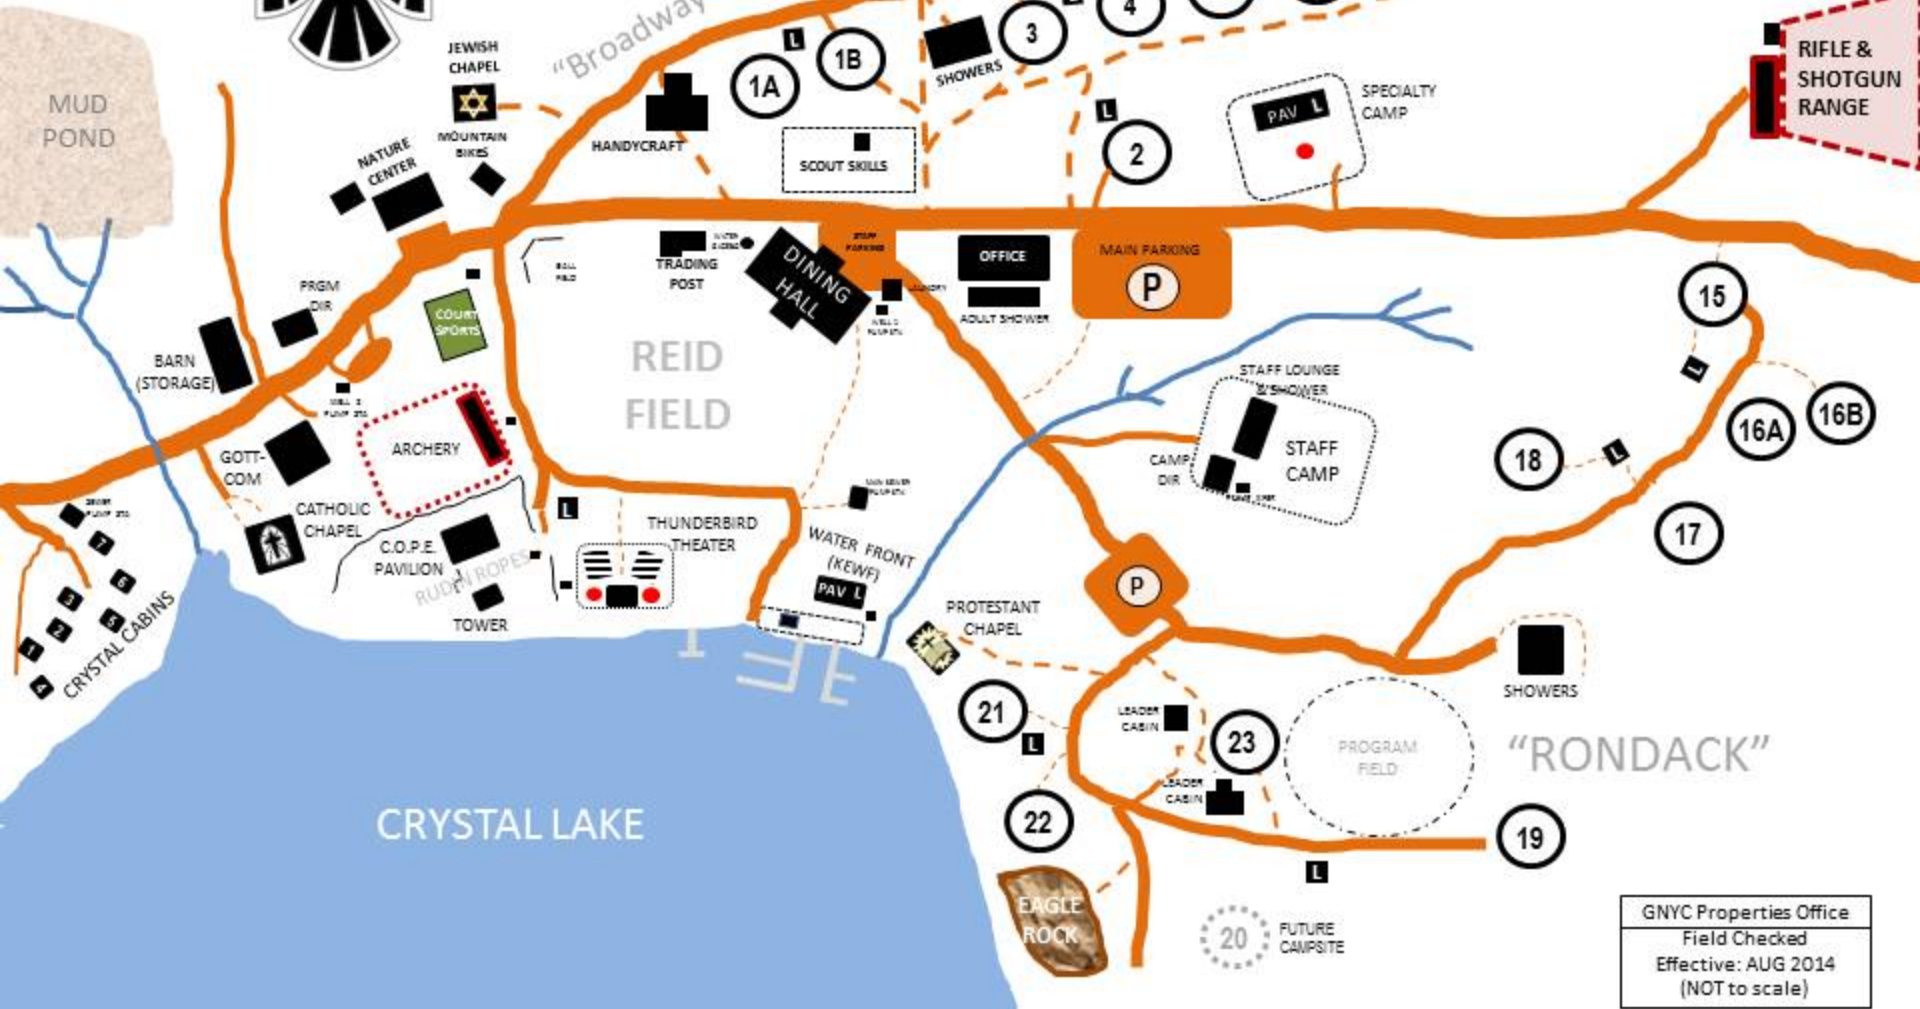

# CAMP KEOWA

## TEN MILE RIVER SCOUT CAMPS

### NARROWSBURG, NY

GNYC Properties Office  
Field Checked  
Effective: AUG 2014  
(NOT to scale)